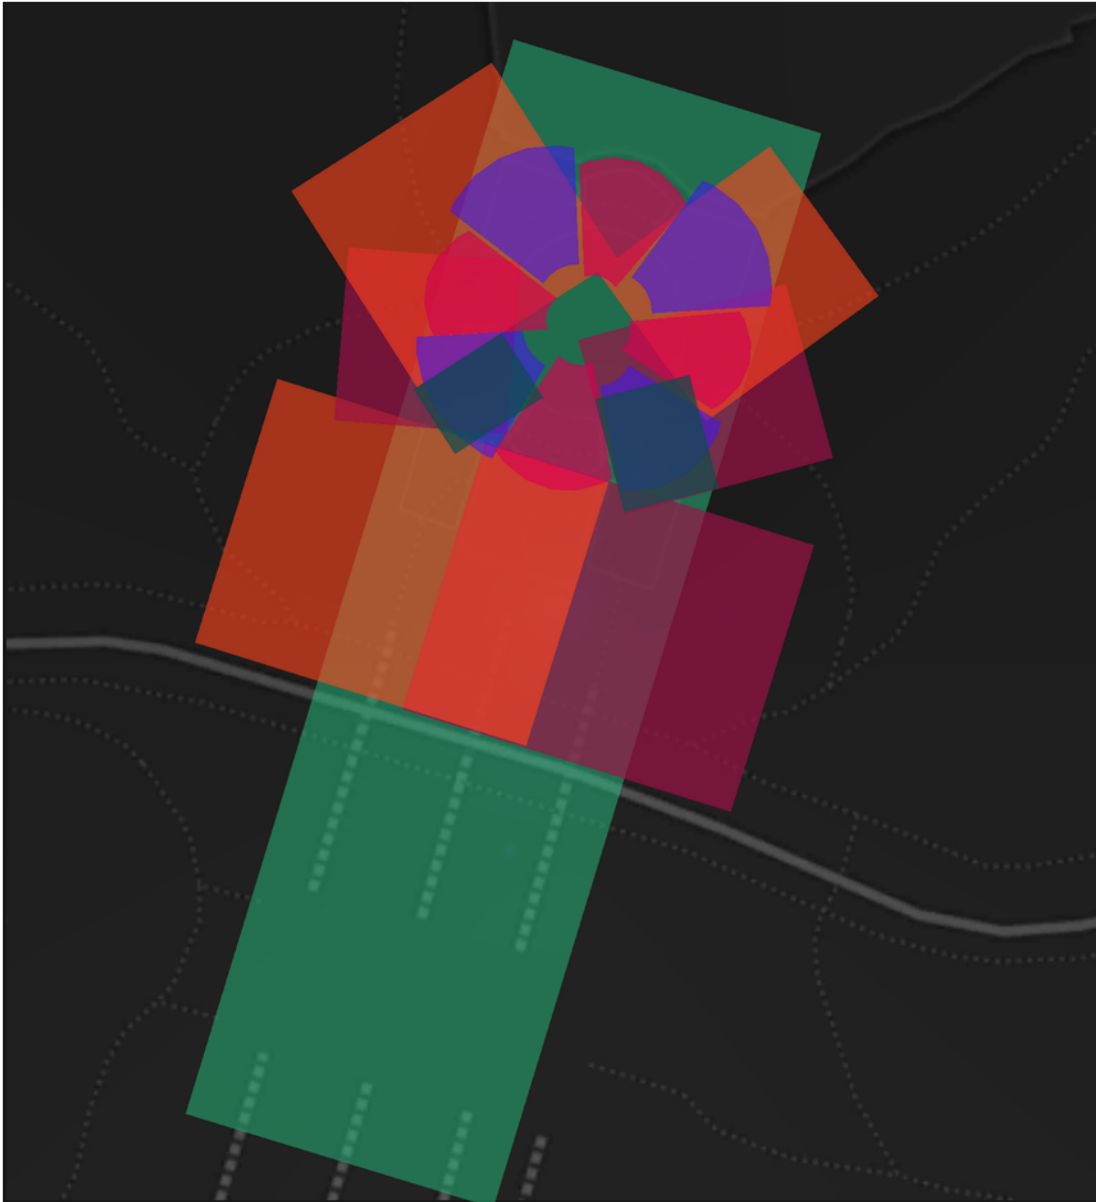

U-GRUVE AR MixMap

"Bethesda Loops"
Kamala Sankaram
Bethesda Fountain, Central Park

The world is your mixer. Play the space!

Need help setting up? Visit <http://u-gruve.com/tips>

Copyright ©2018 Memetic Arts, Inc.