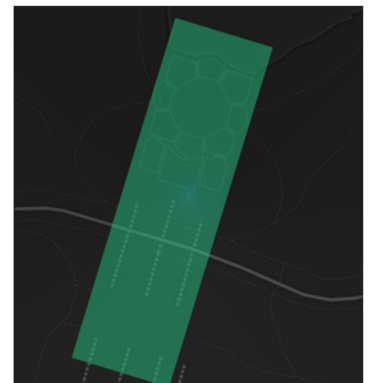

U-GRUVE AR MixMap

"Bethesda Loops"
Kamala Sankaram
Bethesda Fountain, Central Park

The world is your mixer. Play the space!

Need help setting up? Visit <http://u-gruve.com/tips>

Copyright ©2018 Memetic Arts, Inc.